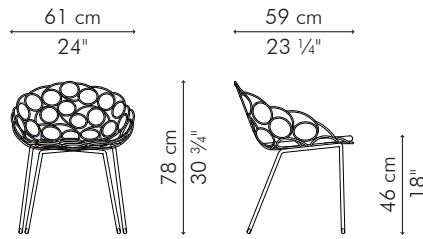

ARMCHAIR

INDOOR

OUTDOOR

10.5 kg / 23 lbs

12 kg / 27 lbs

23.5 kg / 52 lbs

25 kg / 55 lbs

0.23 m³

0.22 m³

1.05 m / 1.15 yds

INDOOR rattan, nylon, steel