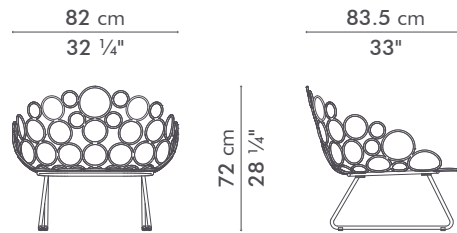

NOODLE

KENETHCOBONPUE

EASY ARMCHAIR

rattan, nylon, stainless steel, steel

polyethylene, nylon, stainless, steel

EASY ARMCHAIR

INDOOR

 16 kg / 35 lbs

 20 kg / 44 lbs

 0.55 m³

INDOOR rattan, nylon, stainless steel, steel

CAEND-BZ-3228-UF1

 Linen Natural
 Parrot

CAEND-BZ-3228-UF2

 Linen Chocolate
 Voyage Stream

CAEND-PG-3228-UF1