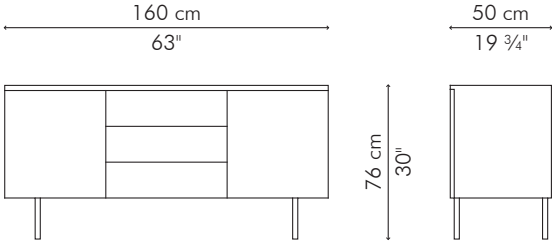

KABUKI

KENETHCOBONPUE

BUFFET CABINET

🏠 hand carved HDF (high-density fiberboard), stainless steel

BUFFET CABINET, regular

INDOOR

71 kg / 157 lbs

101 kg / 223 lbs

0.79 m³

INDOOR hand carved HDF (high-density fiberboard)

Ash CBKB-A-6330

Brown CBKB-B-6330