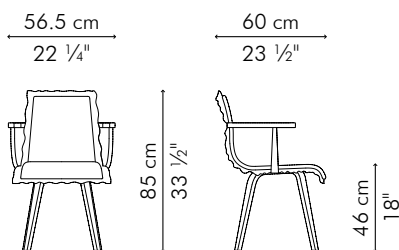

ARMCHAIR

INDOOR

7 kg / 15 lbs

10 kg / 22 lbs

0.20 m³

INDOOR microfiber, maple

Lime Green

CSLF-LG-2233

Moss Green

CSLF-MG-2233