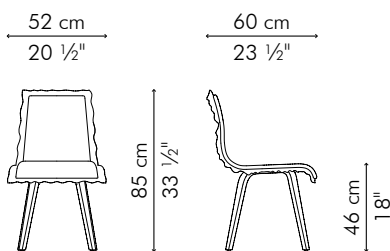

# LEAF

**KENETHCOBONPUE**

ARMCHAIR  
SIDE CHAIR

🏠 microfiber, maple

## SIDE CHAIR

INDOOR

5.5 kg / 12 lbs

8 kg / 18 lbs

0.20 m<sup>3</sup>

INDOOR microfiber, maple

Lime Green

CSLF-LG-2033

## ARMCHAIR

INDOOR

7 kg / 15 lbs

10 kg / 22 lbs

0.20 m<sup>3</sup>

INDOOR microfiber, maple

Lime Green

CSLF-LG-2233