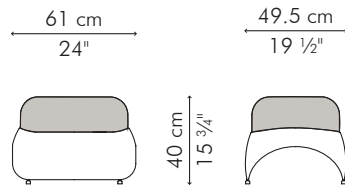

OTTOMAN

INDOOR

6.5 kg / 14 lbs

8.5 kg / 19 lbs

0.17 m³

0.90 m / 1.00 yds

OUTDOOR

7.5 kg / 17 lbs

9.5 kg / 21 lbs

0.16 m³

INDOOR rattan, nylon, steel

OTMN-B-2415-UF

Naranja Brown

OTMN-WW-2415-UF

Naranja Camel

OUTDOOR polyethylene, nylon, steel

OTMN-B-2415OD-UF

Sunbrella Tuscan

OTMN-N-2415OD-UF

Sunbrella Taupe

OTMN-WW-2415OD-UF

Spectrum Dove