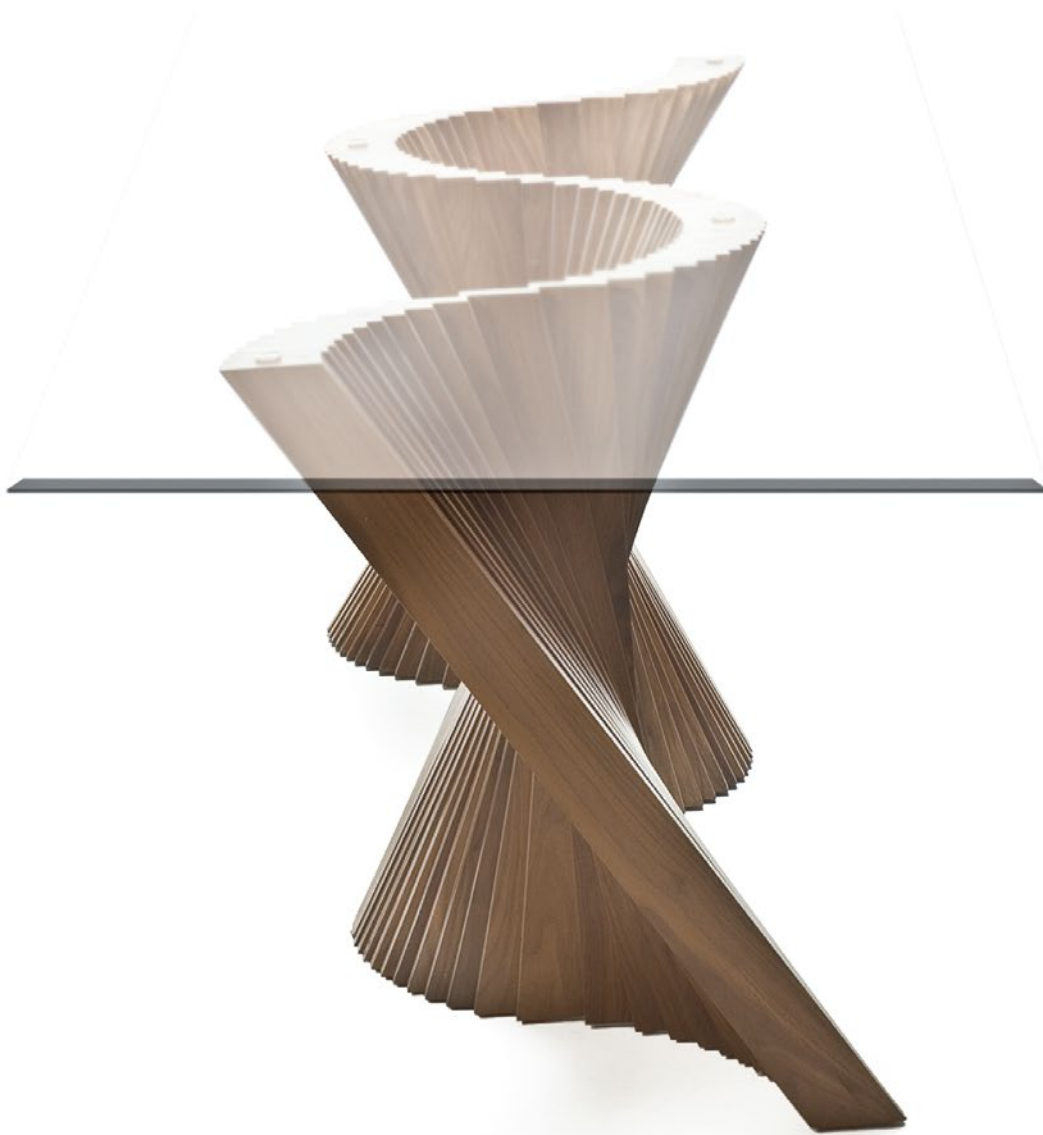

WAVE

KENETHCOBONPUE

DINING TABLE

🏠 maple or walnut

DINING TABLE, large

	INDOOR	GLASS
	84 kg / 185 lbs	93.5 kg / 206 lbs
	126 kg / 278 lbs	137 kg / 302 lbs
	1.48 m ³	0.64 m ³

Standard glass size:
110 cm D x 300 cm W x 12 mm thickness
(43 1/4" x 118" x 1/2"), pencil edge

INDOOR maple or walnut

Dark Brown

TDWV-DB-9329M-G

Natural Walnut

TDWV-WN-9329W-G

DINING TABLE, medium

	INDOOR	GLASS
	52.5 kg / 116 lbs	56.5 kg / 125 lbs
	82 kg / 181 lbs	92.5 kg / 204 lbs
	0.91 m ³	0.40 m ³

Standard glass size:
100 cm D x 200 cm W x 12 mm thickness
(39 1/2" x 78 3/4" x 1/2"), pencil edge

INDOOR maple or walnut

Dark Brown

TDWV-DB-5629M-G

Natural Walnut

TDWV-WN-5629W-G

DINING TABLE, small

INDOOR