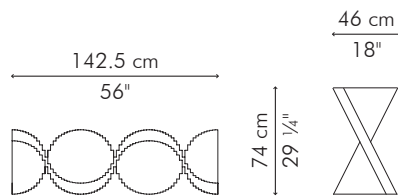

WAVE

KENETHCOBONPUE

DINING TABLE

🏠 maple or walnut

DINING TABLE, large

	INDOOR	GLASS
	84 kg / 185 lbs	93.5 kg / 206 lbs
	126 kg / 278 lbs	137 kg / 302 lbs
	1.48 m ³	0.64 m ³

Standard glass size:
110 cm D x 300 cm W x 12 mm thickness
(43 1/4" x 118" x 1/2"), pencil edge

INDOOR maple or walnut

Dark Brown

TDWV-DB-9329M-G

Natural Walnut

TDWV-WN-9329W-G

DINING TABLE, medium

	INDOOR	GLASS
	52.5 kg / 116 lbs	56.5 kg / 125 lbs
	82 kg / 181 lbs	92.5 kg / 204 lbs
	0.91 m ³	0.40 m ³

Standard glass size:
100 cm D x 200 cm W x 12 mm thickness
(39 1/2" x 78 3/4" x 1/2"), pencil edge

INDOOR maple or walnut

Dark Brown

TDWV-DB-5629M-G

Natural Walnut

TDWV-WN-5629W-G

DINING TABLE, small

INDOOR

40 kg / 88 lbs

72 kg / 159 lbs

0.41 m³

GLASS

36 kg / 79 lbs

64 kg / 141 lbs

0.27 m³

Standard glass size: