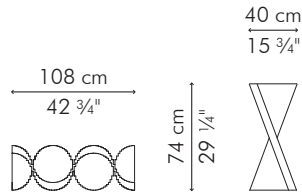

WAVE

KENETHCOBONPUE

DINING TABLE

🏠 maple or walnut

DINING TABLE, large

	INDOOR	GLASS
	84 kg / 185 lbs	93.5 kg / 206 lbs
	126 kg / 278 lbs	137 kg / 302 lbs
	1.48 m ³	0.64 m ³

Standard glass size:
110 cm D x 300 cm W x 12 mm thickness
(43 1/4" x 118" x 1/2"), pencil edge

Standard glass size:
100 cm D x 200 cm W x 12 mm thickness
(39 1/2" x 78 3/4" x 1/2"), pencil edge

INDOOR maple or walnut

Dark Brown

TDWV-DB-5629M-G

Natural Walnut

TDWV-WN-5629W-G

DINING TABLE, small

INDOOR

40 kg / 88 lbs

72 kg / 159 lbs

0.41 m³

GLASS

36 kg / 79 lbs

64 kg / 141 lbs

0.27 m³

Standard glass size:

80 cm D x 160 cm W x 12 mm thickness
(31 1/2" x 63" x 1/2"), pencil edge

INDOOR maple or walnut

Dark Brown

TDWV-DB-4229M-G

Natural Walnut

TDWV-WN-4229W-G