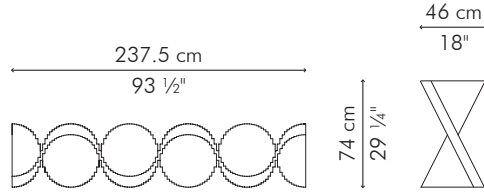

WAVE

KENETHCOBONPUE

DINING TABLE

🏠 maple or walnut

DINING TABLE, large

	INDOOR	GLASS
	84 kg / 185 lbs	93.5 kg / 206 lbs
	126 kg / 278 lbs	137 kg / 302 lbs
	1.48 m ³	0.64 m ³

Standard glass size:
110 cm D x 300 cm W x 12 mm thickness
(43 1/4" x 118" x 1/2"), pencil edge

Standard glass size:
100 cm D x 200 cm W x 12 mm thickness
(39 1/2" x 78 3/4" x 1/2"), pencil edge

INDOOR maple or walnut

Dark Brown

TDWV-DB-5629M-G

Natural Walnut

TDWV-WN-5629W-G

DINING TABLE, small

INDOOR

40 kg / 88 lbs

72 kg / 159 lbs

0.41 m³

GLASS

36 kg / 79 lbs

64 kg / 141 lbs

0.27 m³

Standard glass size:

80 cm D x 160 cm W x 12 mm thickness
(31 1/2" x 63" x 1/2"), pencil edge

INDOOR maple or walnut

Dark Brown

TDWV-DB-4229M-G

Natural Walnut

TDWV-WN-4229W-G