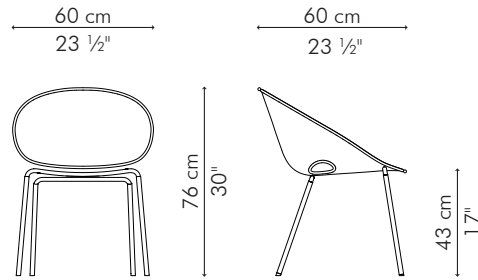

DIMPLE

KENETHCOBONPUE

STACKING ARMCHAIR

☼ polyethylene, steel, stainless steel

STACKING ARMCHAIR

OUTDOOR

 7.5 kg / 17 lbs

 20 kg / 44 lbs

 0.35 m³

 3

 2

OUTDOOR polyethylene, steel, stainless steel

Bronze

CADPS-BZ-2330OD