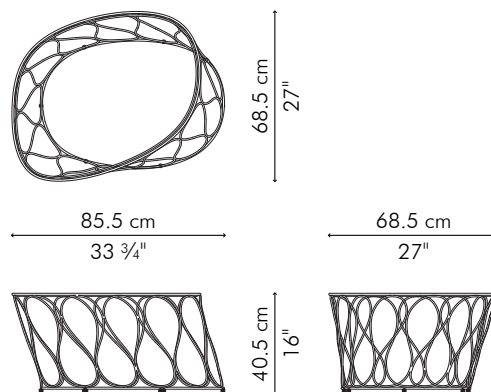

BISTRO TABLE

OUTDOOR

14 kg / 31 lbs

25 kg / 55 lbs

0.40 m³

OUTDOOR fiberglass, aluminum

Pale Gray

TDBFM-PG-2725OD

Whitewash

TDBFM-WW-2725OD

COFFEE TABLE

OUTDOOR

10.5 kg / 23 lbs

16 kg / 35 lbs

0.29 m³

OUTDOOR polyethylene, steel