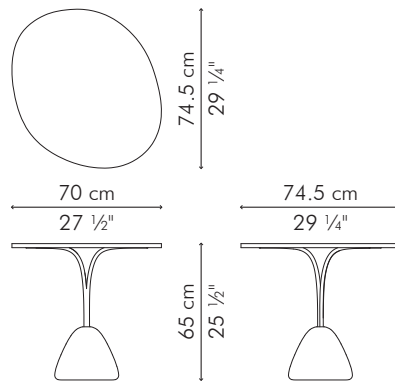

BISTRO TABLE

OUTDOOR

14 kg / 31 lbs

25 kg / 55 lbs

0.40 m³

OUTDOOR fiberglass, aluminum

Pale Gray

TDBFM-PG-2725OD

Whitewash

TDBFM-WW-2725OD

COFFEE TABLE

OUTDOOR

10.5 kg / 23 lbs

16 kg / 35 lbs

0.29 m³

OUTDOOR polyethylene, steel