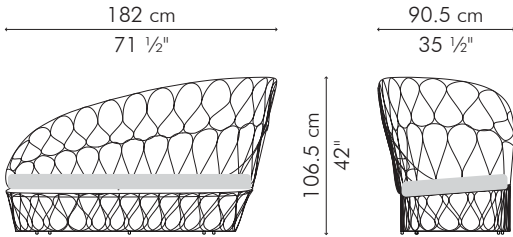

FORMA

KENETHCOBONPUE

DAYBED
designed by Federica Capitani

☼ polyethylene, steel

DAYBED

OUTDOOR

51.5 kg / 113.5 lbs

61.5 kg / 135.5 lbs

1.90 m³

SEAT 3.30 m / 3.60 yds
 PILLOWS 3 pcs 56 x 56 cm / 22" x 22"
 1.95 m / 2.10 yds
 1 pcs 51 x 51 cm / 20" x 20"
 0.60 m / 0.65 yds
 3 pcs 49 x 33 cm / 19" x 13"
 1.80 m / 1.95 yds

OUTDOOR polyethylene, steel