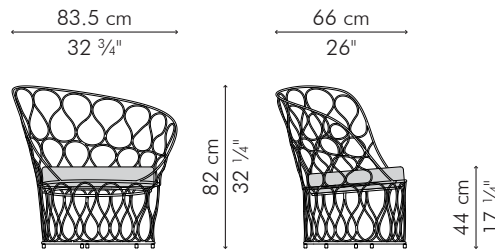

## EASY ARMCHAIR, petite left

### OUTDOOR

	16.5 kg / 36 lbs
	27 kg / 60 lbs
	0.49 m³
	SEAT 2 m / 2.20 yds
	PILLOWS 1 pc 51 x 51 cm / 20" x 20"
	0.60 m / 0.65 yds