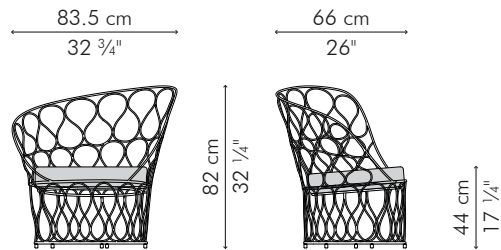

EASY ARMCHAIR, petite right