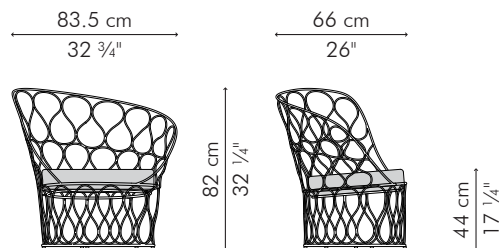

### INDOOR

 6 kg / 13 lbs

 0.49 m³

 SEAT 2 m / 2.20 yds  
 PILLOWS 1 pc 51 x 51 cm / 20" x 20"  
 0.60 m / 0.65 yds

## EASY ARMCHAIR, petite left