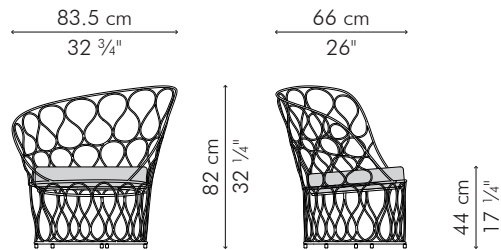

## EASY ARMCHAIR, petite right

### INDOOR

 6 kg / 13 lbs

 0.49 m³

 SEAT 2 m / 2.20 yds  
 PILLOWS 1 pc 51 x 51 cm / 20" x 20"  
 0.60 m / 0.65 yds

## EASY ARMCHAIR, petite left