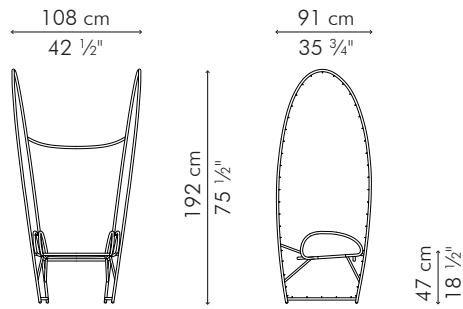

PAPILLON

KENETHCOBONPUE

EASY ARMCHAIR
OTTOMAN

⚙ polyethylene, steel

EASY ARMCHAIR

OUTDOOR

-  23.5 kg / 52 lbs
-  35.5 kg / 78 lbs
-  2.69 m³
-  1.25 m / 1.40 yds

OUTDOOR polyethylene, steel

OTTOMAN

OUTDOOR

-  7 kg / 15 lbs
-  10 kg / 22 lbs
-  0.24 m³

OUTDOOR polyethylene, steel

OTPP-WW-3021OD-UF