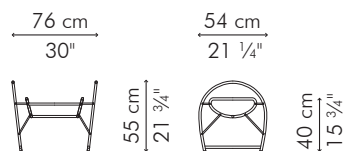

PAPILLON

KENETHCOBONPUE

EASY ARMCHAIR
OTTOMAN

⚙ polyethylene, steel

EASY ARMCHAIR

OUTDOOR

-  23.5 kg / 52 lbs
-  35.5 kg / 78 lbs
-  2.69 m³
-  1.25 m / 1.40 yds

OUTDOOR polyethylene, steel

OTTOMAN

OUTDOOR

-  7 kg / 15 lbs
-  10 kg / 22 lbs
-  0.24 m³

OUTDOOR polyethylene, steel

OTPP-WW-3021OD-UF