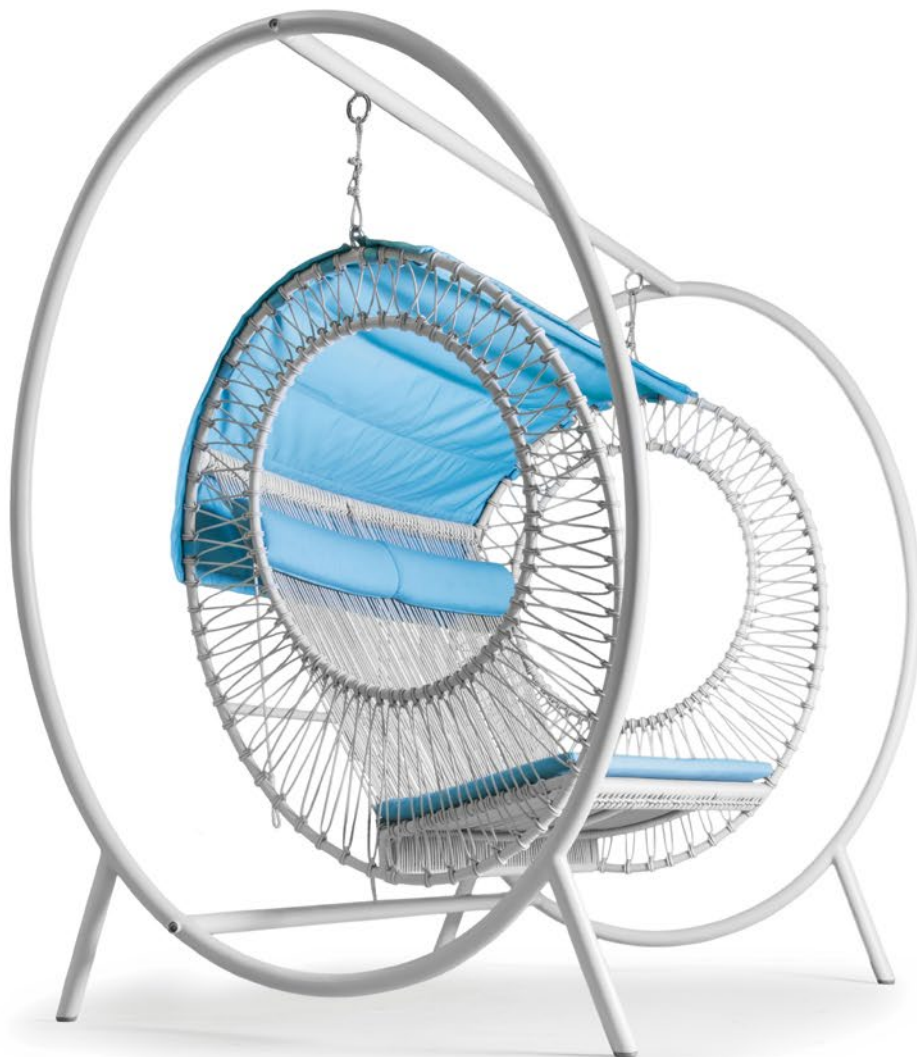

PAPILLON

KENETHCOBONPUE

SWING

polyethylene, steel

SWING

OUTDOOR

87.5 kg / 193 lbs

1.50 m / 1.70 yds

OUTDOOR polyethylene, steel

SWPP-WW-8674OD-UF1

Spectrum Dove

SWPP-WW-8674OD-UF2

Sunbrella Glacier

SWPP-WW-8674OD-UF3

Fife Plum

SWPP-WW-8674OD-UF4

Sunbrella Sky Blue