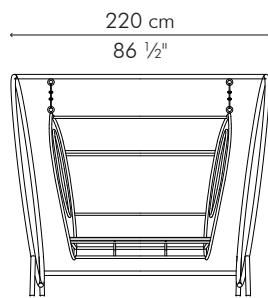

PAPILLON

KENETHCOBONPUE

SWING

polyethylene, steel

SWING

OUTDOOR

87.5 kg / 193 lbs

1.50 m / 1.70 yds