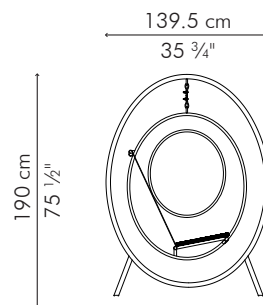

PAPILLON

KENETHCOBONPUE

SWING

polyethylene, steel

SWING

OUTDOOR

87.5 kg / 193 lbs

1.50 m / 1.70 yds