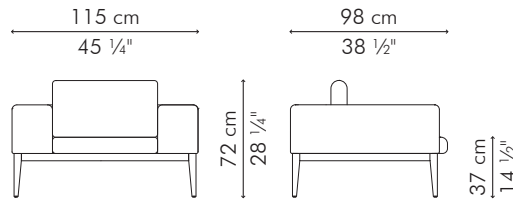

TROPEZ

KENETHCOBONPUE

EASY ARMCHAIR

🏠 rattan, ash, steel

☀️ polyethylene, aluminum

EASY ARMCHAIR

INDOOR

27 kg / 60 lbs

33 kg / 73 lbs

0.85 m³

SEAT & BACKREST
PILLOW

OUTDOOR

30.5 kg / 67 lbs

35.5 kg / 78 lbs

0.85 m³

2.20 m / 2.45 yds

1 pc 46 x 46 cm / 18" x 18"

0.55 m / 0.60 yds

INDOOR rattan, ash, steel

CAETZ-BZ-4528-UF1

Picasso Light Gray

Violetta Baltic

CAETZ-BZ-4528-UF2

Naranja Camel