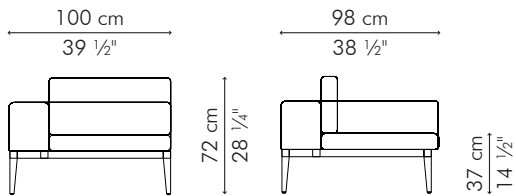

SEAT 2.40 m / 2.65 yds
PILLOWS 2 pcs 49 x 33 cm / 19" x 13"
1.20 m / 1.30 yds

OUTDOOR

27.5 kg / 61 lbs

36 kg / 79 lbs

0.69 m³

INDOOR rattan, ash, steel

STZL-BZ-3928-UF1

■ Picasso Light Gray ■ Violetta Baltic
■ Linen Natural

SOFA, section right

INDOOR

27.5 kg / 61 lbs

36 kg / 79 lbs

0.69 m³

SEAT 2.40 m / 2.65 yds

PILLOWS 2 pcs 49 x 33 cm / 19" x 13"
1.20 m / 1.30 yds

OUTDOOR