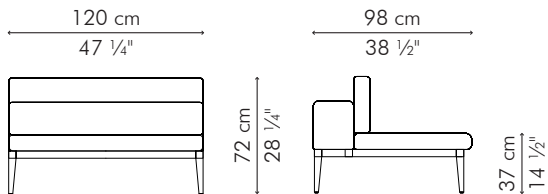

TROPEZ

KENETHCOBONPUE

L-SOFA

🏠 rattan, ash, steel

☀️ polyethylene, aluminum

SOFA, section center

INDOOR

29.5 kg / 65 lbs

39 kg / 86 lbs

0.83 m³

SEAT 3.75 m / 4.20 yds

PILLOWS 2 pcs 49 x 33 cm / 19" x 13"
1.20 m / 1.30 yds

OUTDOOR

29.5 kg / 65 lbs

39 kg / 86 lbs

0.83 m³

SEAT 2.40 m / 2.65 yds
PILLOWS 2 pcs 49 x 33 cm / 19" x 13"
1.20 m / 1.30 yds

OUTDOOR

27.5 kg / 61 lbs

36 kg / 79 lbs

0.69 m³

INDOOR rattan, ash, steel

STZL-BZ-3928-UF1

■ Picasso Light Gray ■ Violetta Baltic
■ Linen Natural

SOFA, section right

INDOOR

27.5 kg / 61 lbs

36 kg / 79 lbs

0.69 m³

SEAT 2.40 m / 2.65 yds

PILLOWS 2 pcs 49 x 33 cm / 19" x 13"
1.20 m / 1.30 yds

OUTDOOR