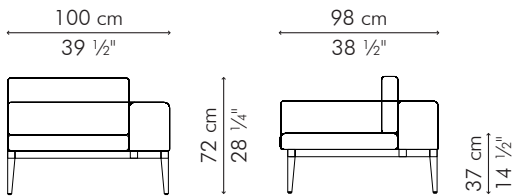

39 kg / 86 lbs

0.83 m³

SEAT 3.75 m / 4.20 yds

PILLOWS 2 pcs 49 x 33 cm / 19" x 13"
1.20 m / 1.30 yds

OUTDOOR

29.5 kg / 65 lbs

39 kg / 86 lbs

0.83 m³

OUTDOOR polyethylene, aluminum

STZ-PG-4728OD-UF

-  Sunbrella Canvas
-  Violetta Baltic
-  Dupione Peridot

SOFA, section left

INDOOR

27.5 kg / 61 lbs

36 kg / 79 lbs

0.69 m³

SEAT 2.40 m / 2.65 yds
PILLOWS 2 pcs 49 x 33 cm / 19" x 13"
1.20 m / 1.30 yds

OUTDOOR

27.5 kg / 61 lbs

36 kg / 79 lbs

0.69 m³

INDOOR rattan, ash, steel

STZL-BZ-3928-UF1

■ Picasso Light Gray ■ Violetta Baltic
■ Linen Natural

SOFA, section right

INDOOR

27.5 kg / 61 lbs

36 kg / 79 lbs

0.69 m³

SEAT 2.40 m / 2.65 yds

PILLOWS 2 pcs 49 x 33 cm / 19" x 13"
1.20 m / 1.30 yds

OUTDOOR