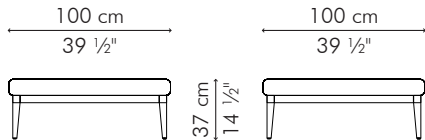

SEAT 2.40 m / 2.65 yds
PILLOWS 2 pcs 49 x 33 cm / 19" x 13"
1.20 m / 1.30 yds

OUTDOOR

27.5 kg / 61 lbs

36 kg / 79 lbs

0.69 m³

INDOOR rattan, ash, steel

STZL-BZ-3928-UF1

■ Picasso Light Gray ■ Violetta Baltic
■ Linen Natural

27.5 kg / 61 lbs

36 kg / 79 lbs

0.69 m³

INDOOR rattan, ash, steel

STZR-BZ-3928-UF1

STZR-BZ-3928-UF2

STZR-N-3928-UF1

STZR-N-3928-UF2

OTTOMAN

INDOOR

 15.5 kg / 34 lbs

 26 kg / 57 lbs

 0.61 m³

 2.10 m / 2.30 yds

OUTDOOR

15.5 kg / 34 lbs