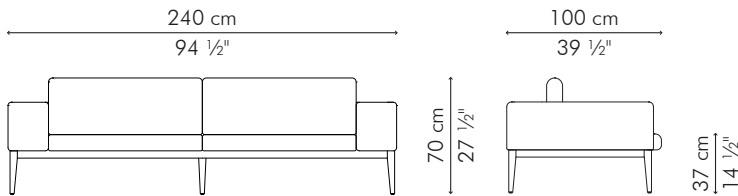

TROPEZ

KENETHCOBONPUE

SOFA

🏠 rattan, ash, steel

☀️ polyethylene, aluminum

SOFA

INDOOR

63 kg / 139 lbs

74 kg / 163 lbs

1.73 m³

SEAT & BACKREST
PILLOWS

OUTDOOR

59 kg / 130 lbs

70 kg / 154 lbs

1.73 m³

5.25 m / 5.75 yds
3 pcs 49 x 33 cm / 19" x 13"
1.80 m / 1.95 yds