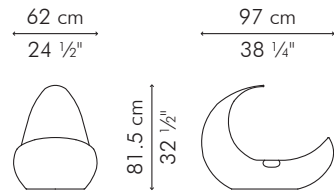

VOYAGE

KENETHCOBONPUE

PET BED

polyethylene, nylon, steel

PET BED

OUTDOOR

 8 kg / 18 lbs

 10 kg / 22 lbs

 0.53 m³

 2.35 m / 2.60 yds

OUTDOOR polyethylene, nylon, steel

BPVA-B-2431OD-UF

 Sunbrella Taupe

BPVA-WW-2431OD-UF

 Spectrum Dove